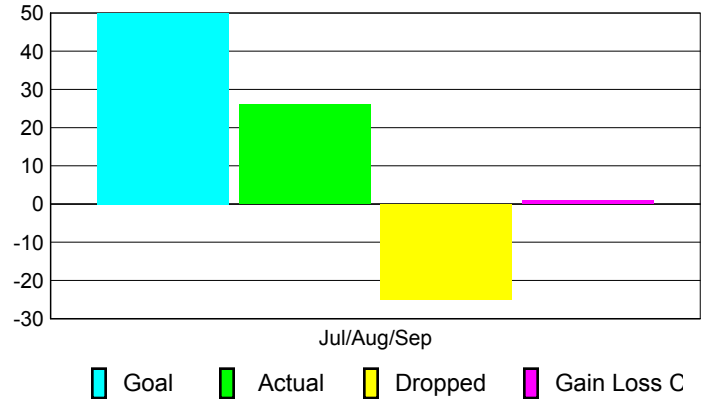

Membership Results 2010-2011

Goal, New, Dropped, Gain/Loss