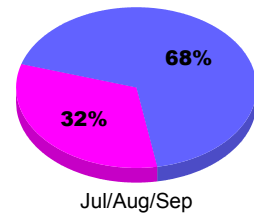

Membership Results
2010-2011

Membership
2009-2010

Month	Net Memb Goal	Actual New Memb	Actual Dropped Memb	Gain/Loss of Memb	Gain/Loss of Memb
Jul/Aug/Sep	50	26	-25	1	-22
Totals	50	26	-25	1	-22

Membership Results 2010-2011

Goal, New, Dropped, Gain/Loss

Comparison of Membership Gain/Loss

Current Year Compared to the Previous Year

Gender Comparison 2010-2011

■ Male ■ Female